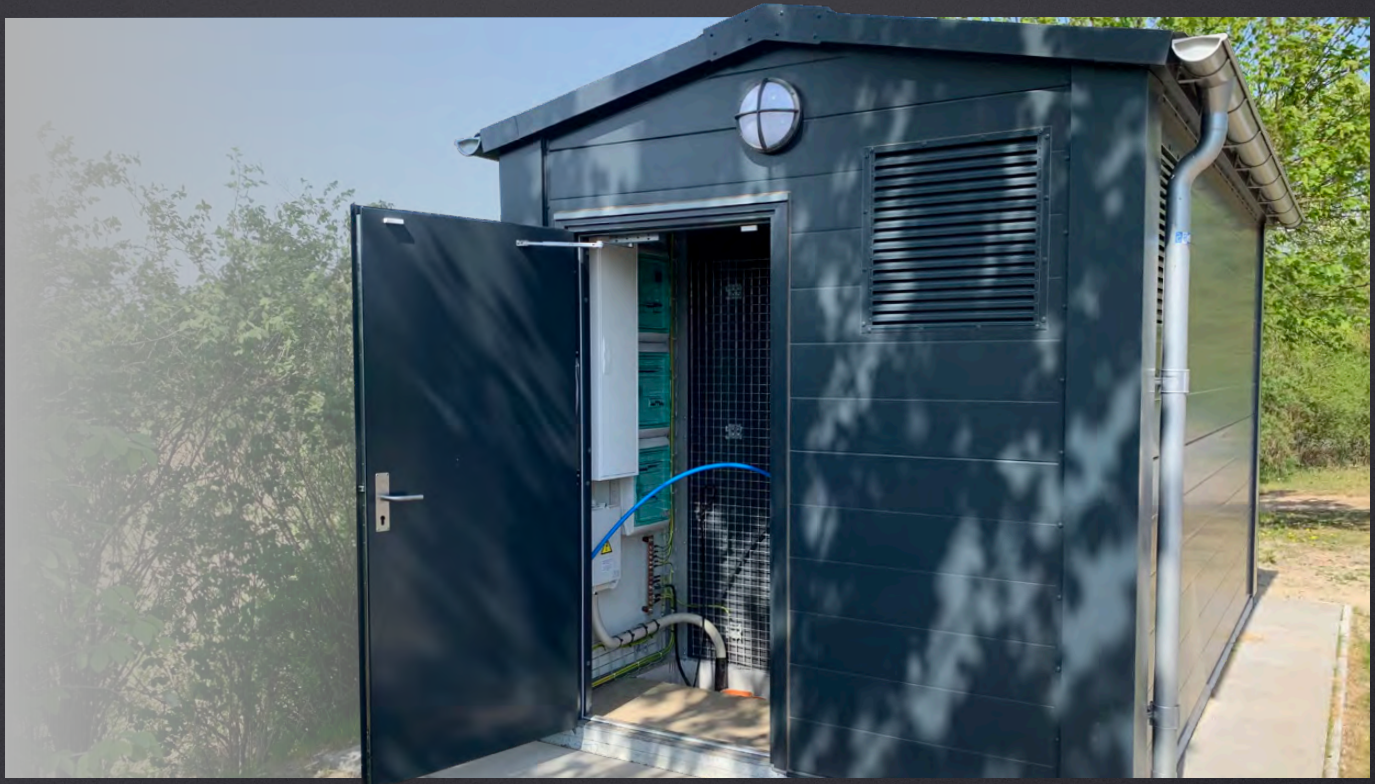

Digital infrastructure

PRiESS

Infrastructure solutions
for public spaces

Danish quality and design since 1921

Technical
cabins /

WELCOME TO THE TRIED AND TRUE PRIESS BROADBAND CONCEPT

Priess A/S was established almost 100 years ago and, for the last 30 years, the company has supplied technical cabins to the Danish market and infrastructure. We have developed with the market, and therefore supply more complete solutions today.

Over the years and through constant customer contact, we have gained considerable experience in both the Danish and European broadband markets, and have developed the Priess fibre-broadband concept. This is based on the production of customised technical cabins, which consist of standard components such as “Plug & Play” solutions. These are produced in our own factory and are equipped with electrical installation, fibre guides, racks, cooling and monitoring systems, among others. They can be easily varied in size, material and design and thus can be adapted to any customer request.

There are also many options such as:

- Versatile and flexible roof and facade design
- Choosing gutters/drainage gutters
- Additional cable and/or storage compartments
- Anti-graffiti treatment

PRIESS

EXPANDING HIGH-SPEED INTERNET WITH A FIBRE NETWORK TO THE EUROPEAN TOP LEVEL REQUIRES MUCH FASTER INTERNET CONNECTIONS THAN THE STANDARD OF TODAY. PRIESS' BROADBAND TECHNICAL CABINS ARE PERFECTLY SUITABLE FOR THIS PURPOSE.